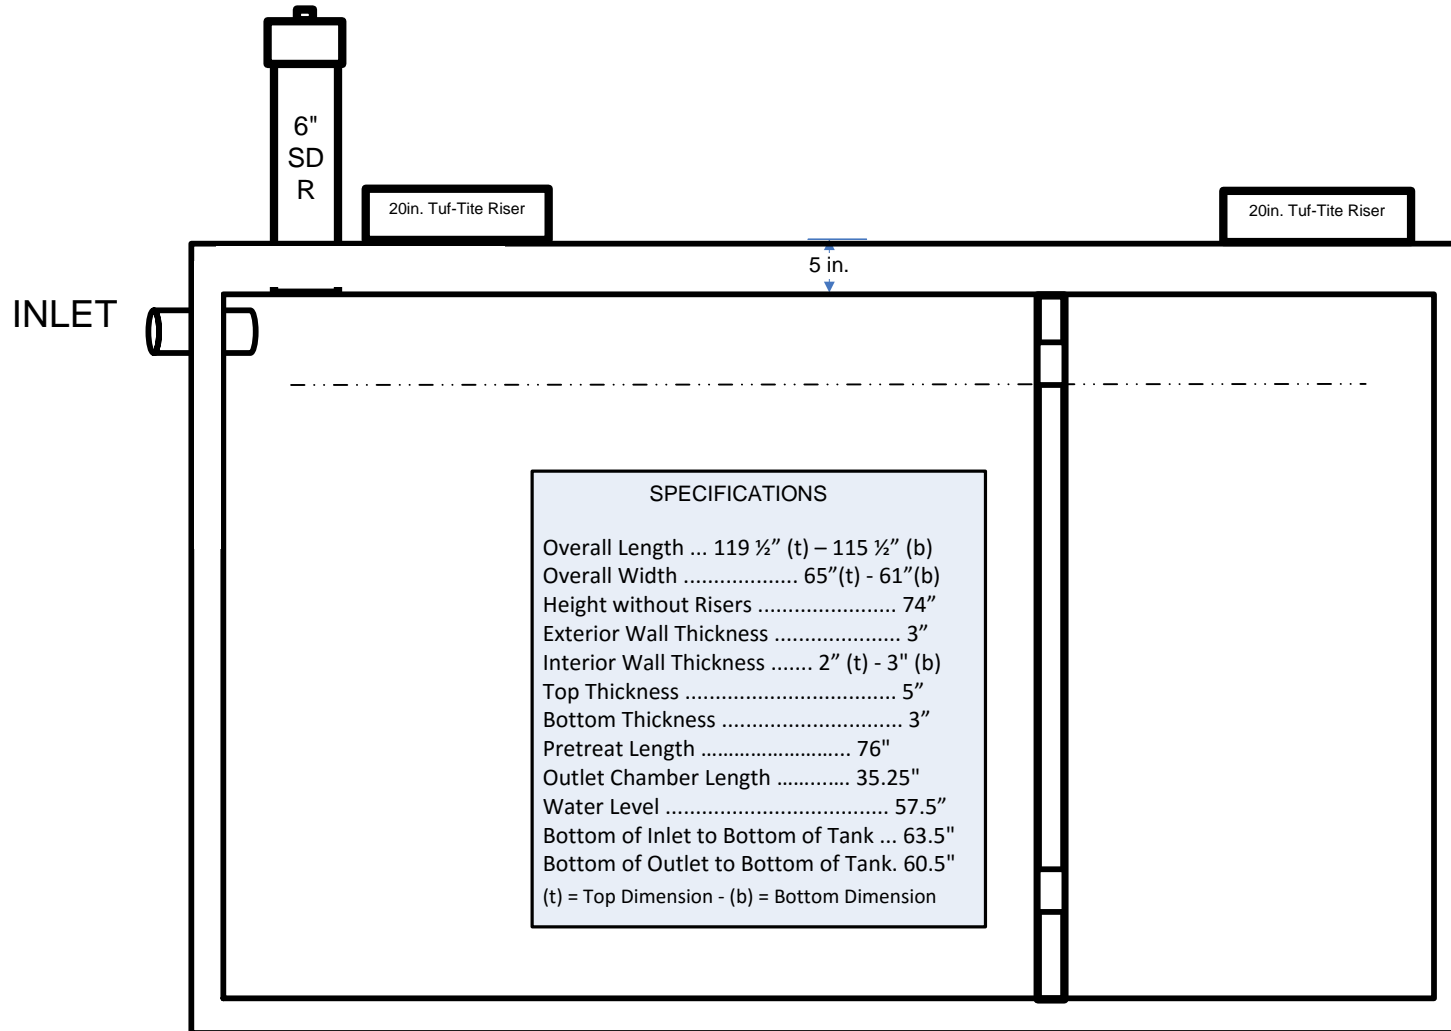

Quality Concrete Products

QCP 1500 Pump

(1000 x 500-Gallon Compartments)

8/18/2015

(angle of the walls not shown)