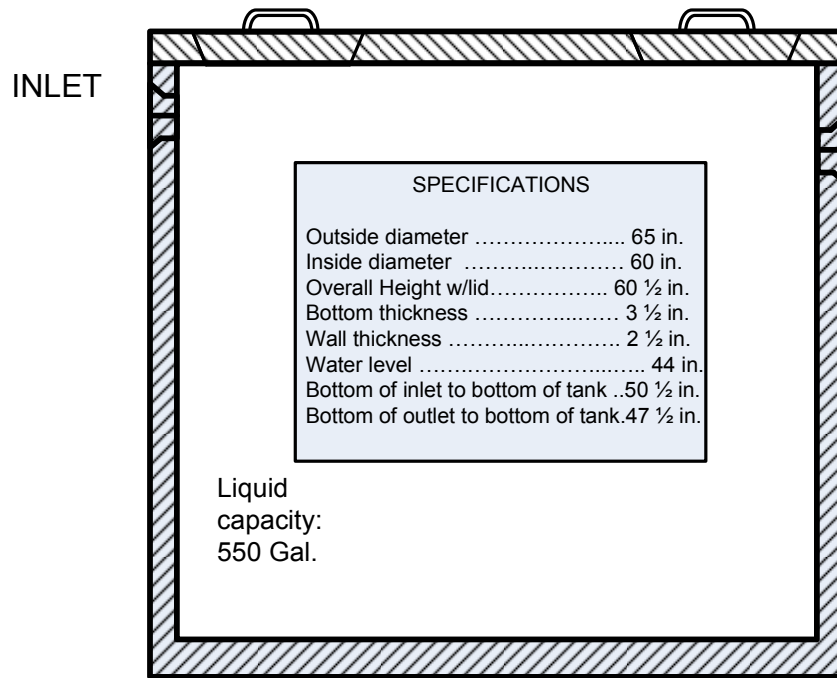

Quality Concrete Products
500 Gallon Round Tank
Style A – High / Low

3/20/2013

SIDE VIEW

TOP VIEW