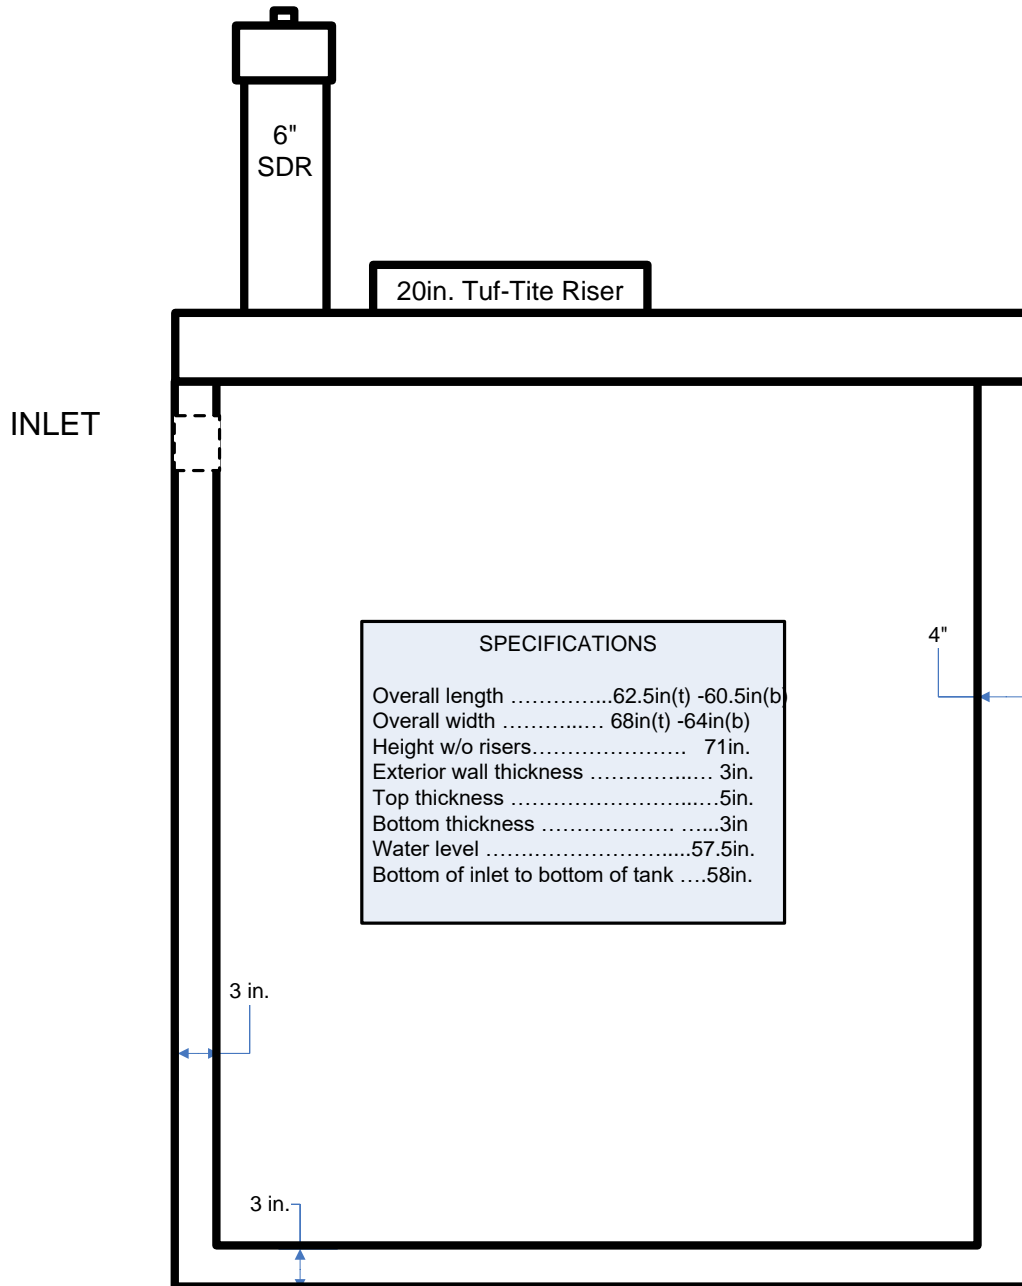

# Quality Concrete Products 750 Gallon Pump Tank

4/29/2017

(angle of the walls not shown)