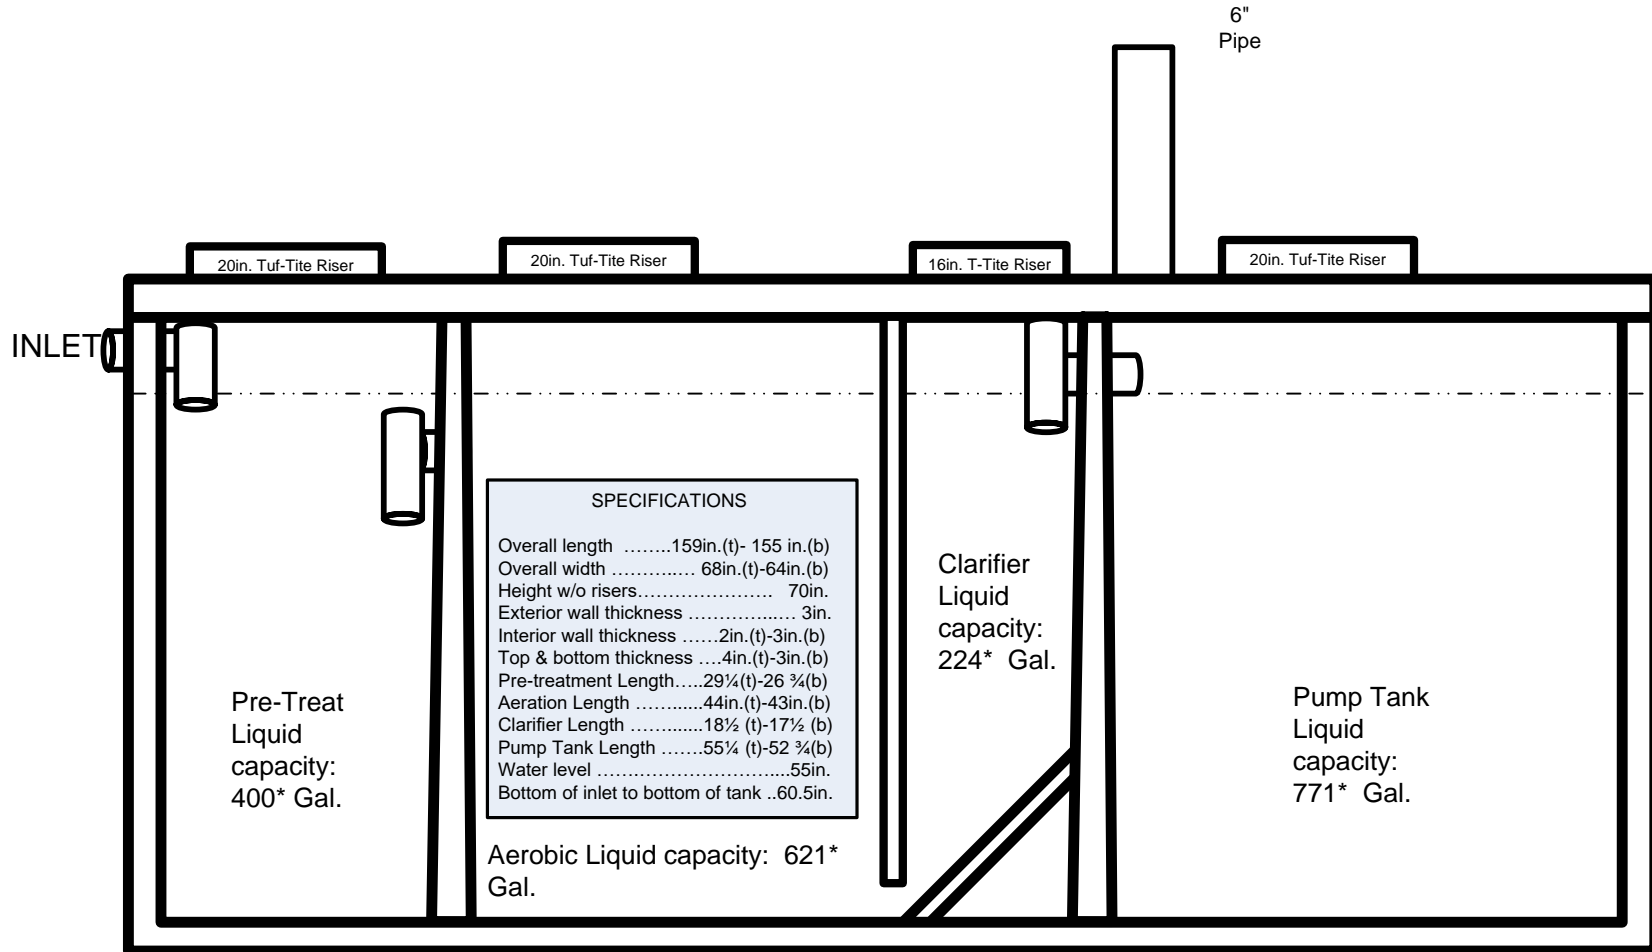

Quality Concrete Products  
 Pro Flo 500SLPT2  
 (with 771 Pump Tank)

8/18/2015

(angle of the walls not shown)