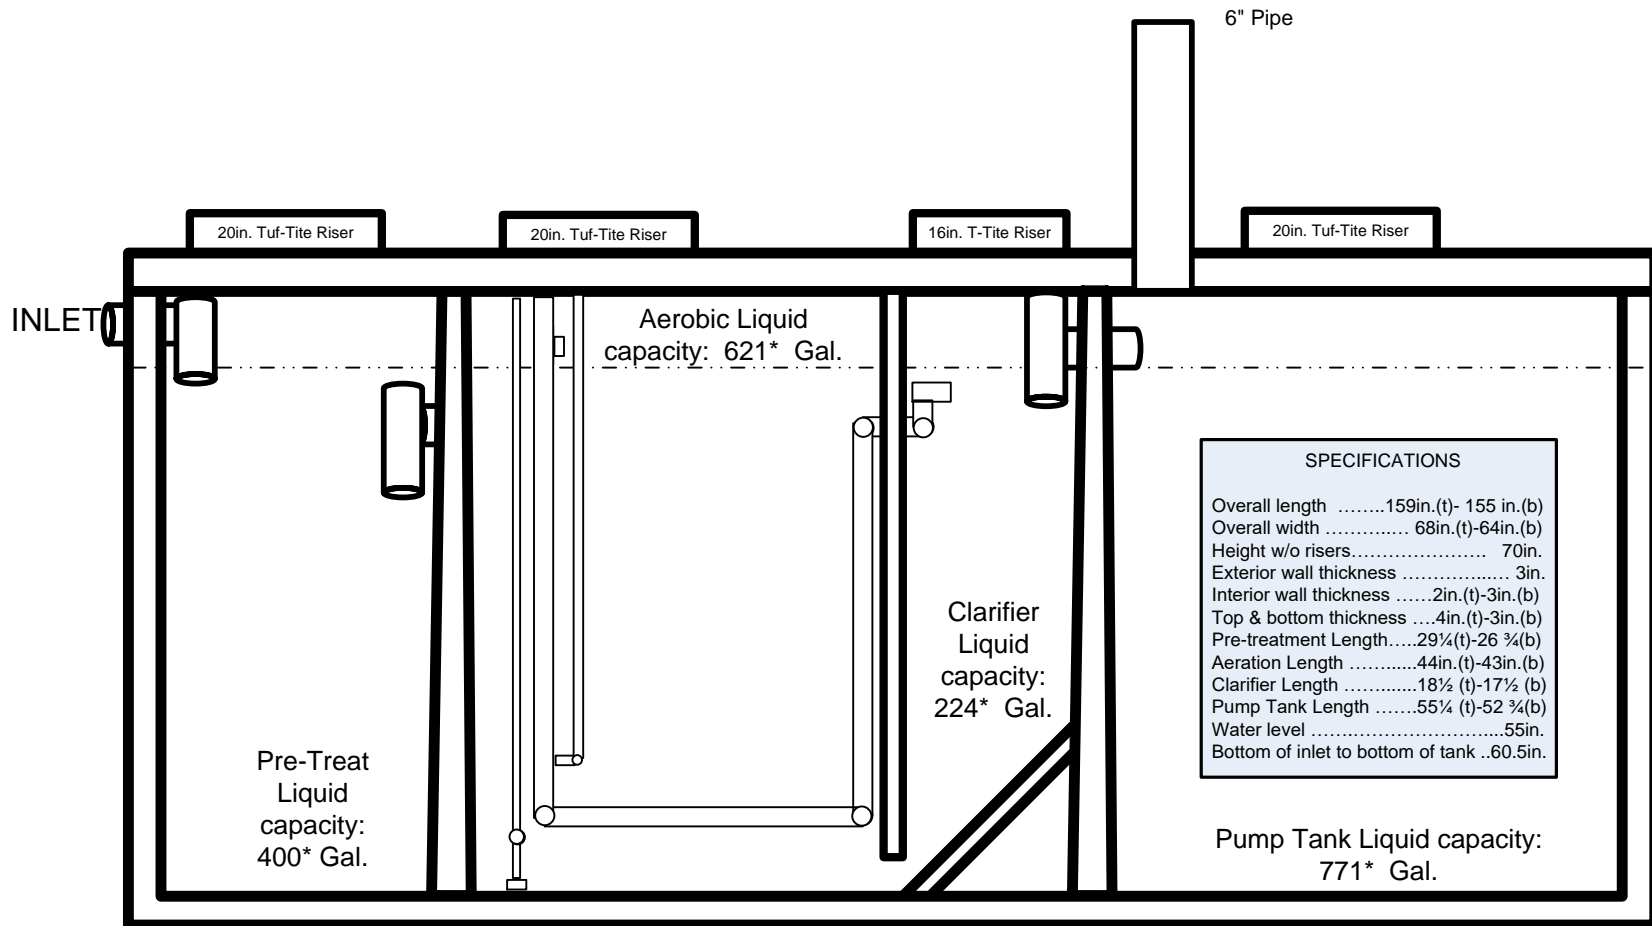

Quality Concrete Products
 Pro Flo 5060HCSP
 (with 771 Pump Tank)

8/18/2015

(angle of the walls not shown)