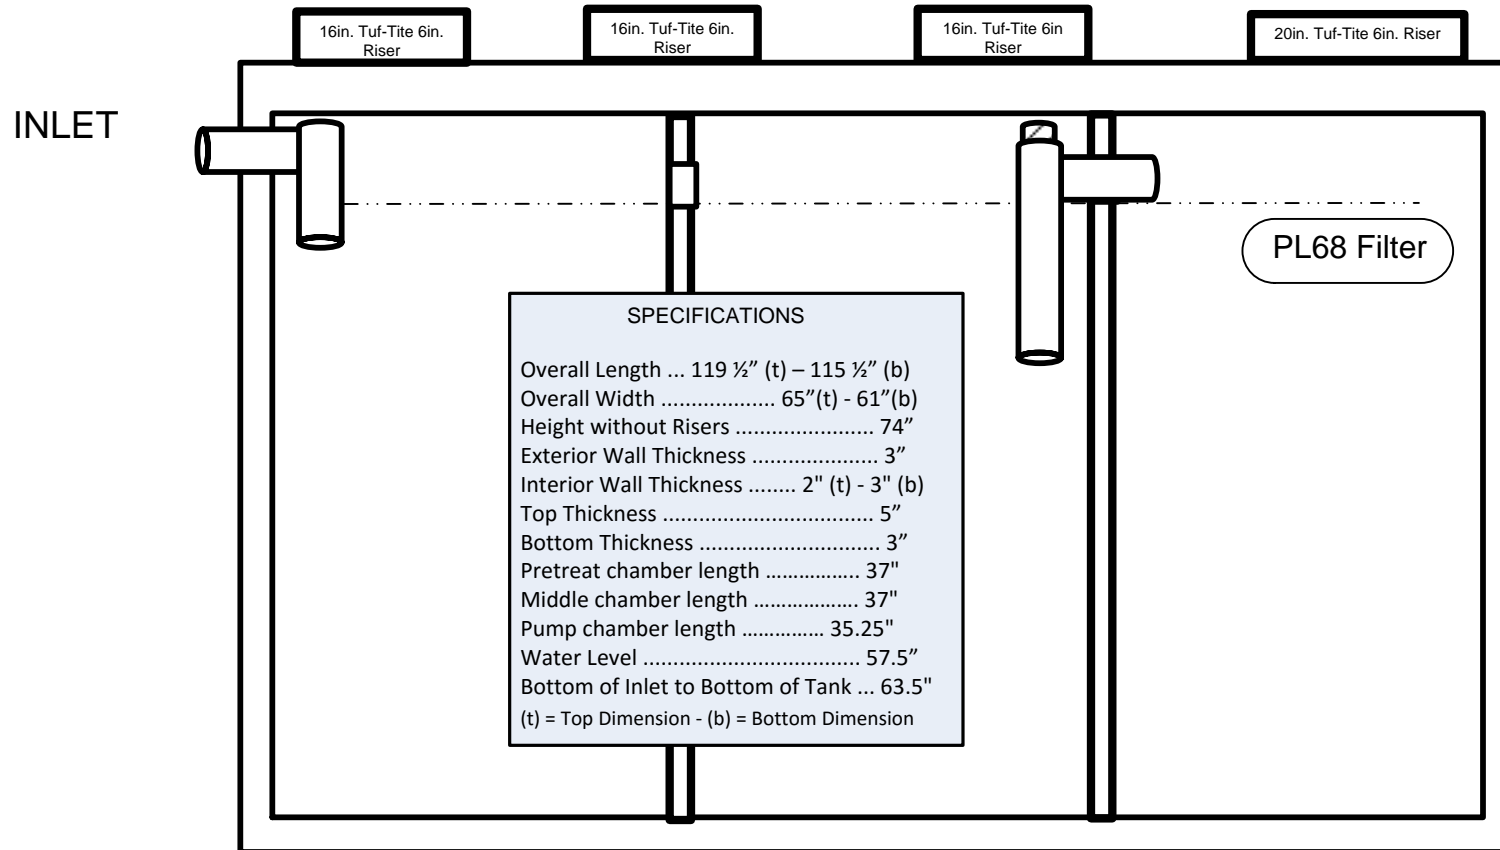

Quality Concrete Products

QLPD5/5/5

(3 x 500-Gallon Compartments)

8/18/2015

(angle of the walls not shown)